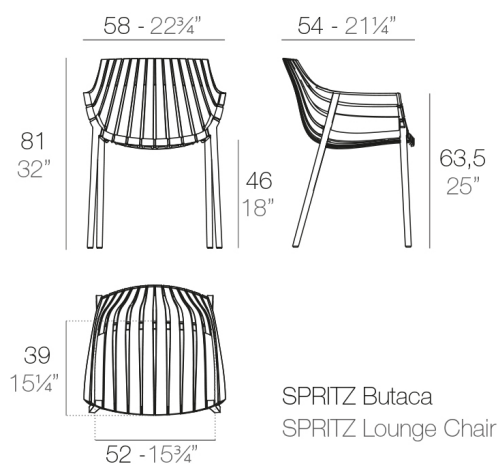

SPRITZ SILLON

By Archirivolto Design

"The white wooden fences lining the beach, the small strips that follow each other, in their perfect geometry. It's this picture that inspired the collection Spritz, which is composed of the stolen details to this inspiration. Chair, armchair, stool and high table: perfect for every need, the collection Spritz adapts well to any context, hospitality and home. It is not a coincidence that Spritz, the collection created by Archirivolto for Vondom, embodies in the name the idea of freshness and purity of shapes. Rigorous shapes that connect home and world, with a kaleidoscope of variations and nuances: this mix between the linearity of northern European style and the typical warmth of Mediterranean creates a dialogue between indoor and outdoor.
View online: <https://www.vondom.com/products/56017>

Features

Description

Made of injected polypropylene with fiber glass. Stackable. Available in several colors. Item suitable for indoor and outdoor use.

Weight

8.5 Kg

Finishes

BASIC PP

Ref. 56017

Available in this colors

COLOR	BASIC INJECTION PP
MOSTAZA	
WHITE	
BLACK	
BRONZE	
ECRU	
SAND	
WHITE	
BLACK	
BRONZE	

ECRU
BEIGE

Optional

NAUTICAL FABRIC

Indoor/outdoor Vinyl fabric By default