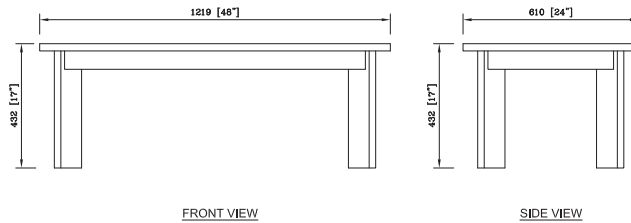

## CANVAS // Rectangular Table

---

WIDTH	48"/121.9 cm
DEPTH	24"/61 cm
HEIGHT	17"/43.2 cm

MATERIALS  
FRAME: teak, powdercoated aluminum

SPECS stock  
AVAILABILITY:

NOTES

- 
- 

---